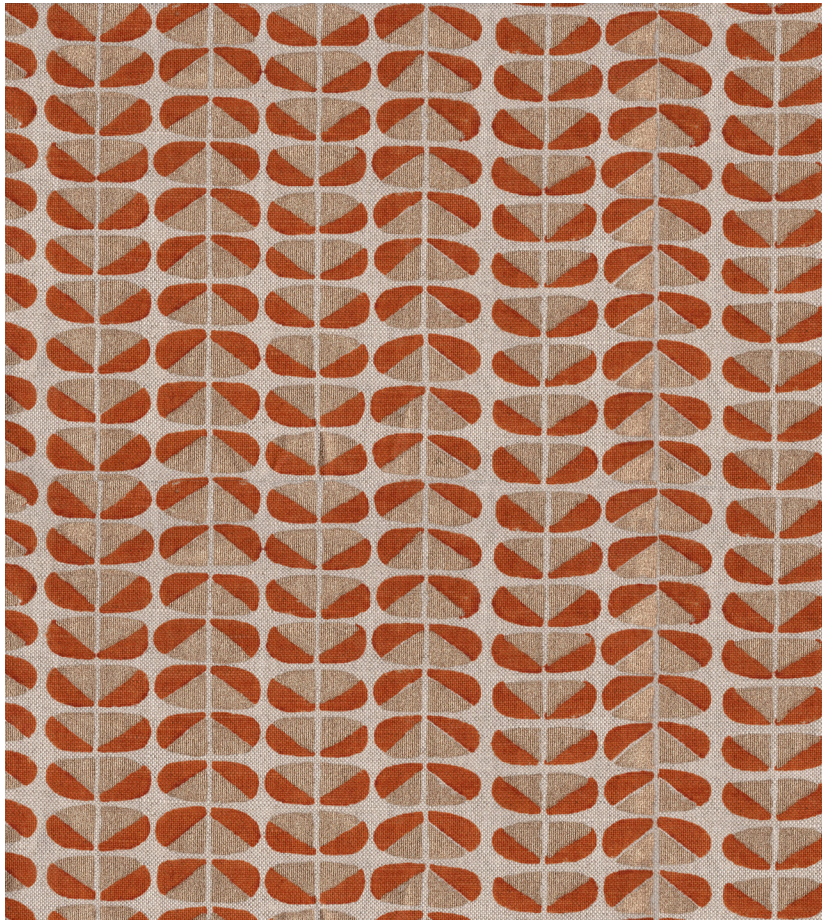

seemakrish

BEACON

SKU# 1901/F

Color: Cider Gold

Content: 60% Linen 40% Cotton

Width: 51.5" Cuttable

Repeat: 0.75" V, 3.5" H

Care: Dry Clean Only

Hand block printed in India.

Cobblestone

Seaport Blue

Metropolitan
Gray

Raspberry

36" | 51.5" |