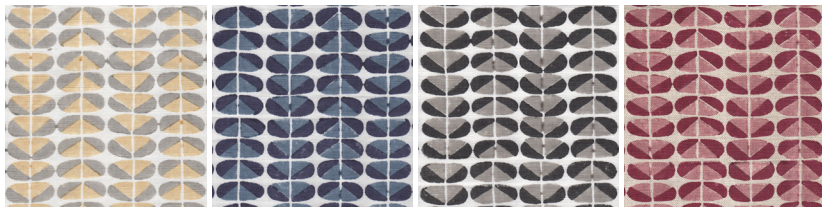

seemakrish

BEACON

SKU# 1901/F

Color: Cider Gold

Content: 60% Linen 40% Cotton

Width: 51.5" Cuttable

Repeat: 0.75" V, 3.5" H

Care: Dry Clean Only

Hand block printed in India.

Cobblestone

Seaport Blue

Metropolitan
Gray

Raspberry

36" | 51.5" |